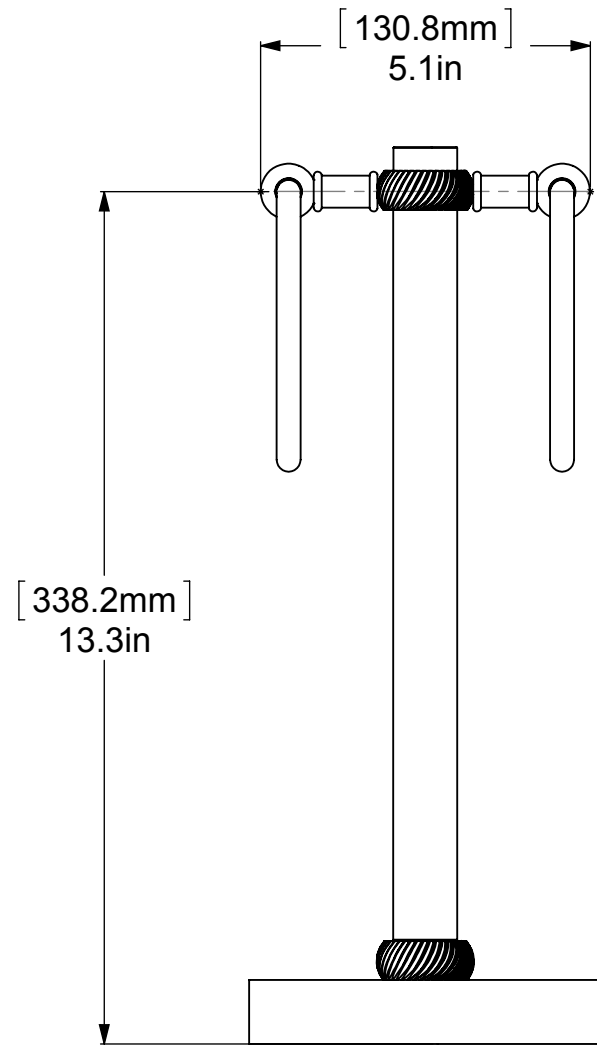

ITEM NO.	PART NUMBER	DESCRIPTION	QTY.
1	RGTW	HUB	1
2	TU12-2	TUBE UPRIGHT	1
3	Card-1	END LOCK	1
4	CRRD-12	Connector	4
5	TU12-0.75	TUBE SUPPORT	2
6	BLTSR-1	SPHERE HUB	2
7	TRMT-4	RING	2
8	BSRD-5.5	BASE	1
9	RGTWL	HUB TOP	1

UNLESS OTHERWISE STATED	
.X	± .3mm
.XX	± .15mm
.XXX	± .008mm

APPROVED FOR PRODUCTION
By: RICHARD PAUL
Date: 7-6-19

COPYRIGHT © Allied Brass 2019

DRAWN	7-6-19	I.M
CHECKED	7-6-19	P.D
APPROVED	7-6-19	R.A

MATERIAL: BRASS		FINISH	TBD
DESCRIPTION: TOWEL HOLDER		QUANTITY	TBD
		DRAWING No. 953T	
		SCALE	1:3
		SHEET: 01	A4