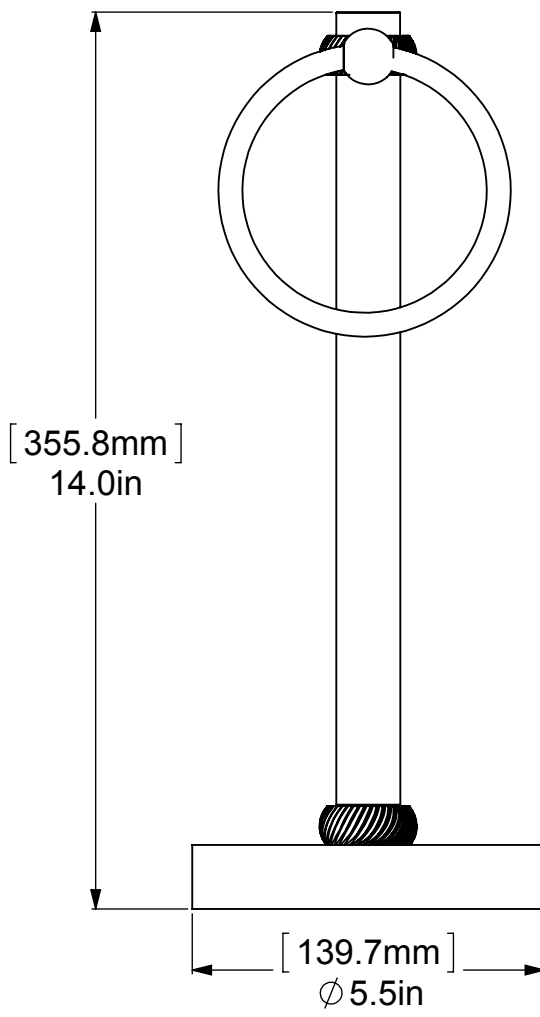

ITEM NO.	PART NUMBER	DESCRIPTION	QTY.
1	RGTW	HUB	1
2	TU12-2	TUBE UPRIGHT	1
3	Card-1	END LOCK	1
4	CRRD-12	Connector	4
5	TU12-0.75	TUBE SUPPORT	2
6	BLTSR-1	SPHERE HUB	2
7	TRMT-4	RING	2
8	BSRD-5.5	BASE	1
9	RGTWL	HUB TOP	1

UNLESS OTHERWISE STATED	
.X	± .3mm
.XX	± .15mm
.XXX	± .008mm

APPROVED FOR PRODUCTION
By: RICHARD PAUL
Date: 7-6-19

COPYRIGHT © Allied Brass 2019

DRAWN	7-6-19	I.M
CHECKED	7-6-19	P.D
APPROVED	7-6-19	R.A

MATERIAL: BRASS		FINISH	TBD
DESCRIPTION: TOWEL HOLDER		QUANTITY	TBD
		DRAWING No. 953T	
		SCALE	1:3
		SHEET: 01	A4