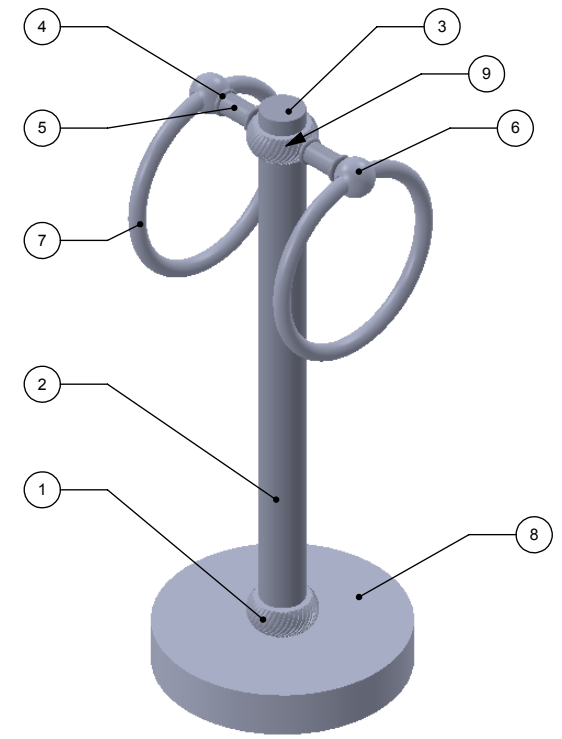

ITEM NO.	PART NUMBER	DESCRIPTION	QTY.
1	RGTW	HUB	1
2	TU12-2	TUBE UPRIGHT	1
3	Card-1	END LOCK	1
4	CRRD-12	Connector	4
5	TU12-0.75	TUBE SUPPORT	2
6	BLTSR-1	SPHERE HUB	2
7	TRMT-4	RING	2
8	BSRD-5.5	BASE	1
9	RGTWL	HUB TOP	1

UNLESS OTHERWISE STATED	
.X	± .3mm
.XX	± .15mm
.XXX	± .008mm

APPROVED FOR PRODUCTION
By: RICHARD PAUL
Date: 7-6-19

COPYRIGHT © Allied Brass 2019

DRAWN	7-6-19	I.M
CHECKED	7-6-19	P.D
APPROVED	7-6-19	R.A

MATERIAL: BRASS		FINISH	TBD
DESCRIPTION: TOWEL HOLDER		QUANTITY	TBD
		DRAWING No. 953T	
		SCALE	1:3
		SHEET: 01	A4